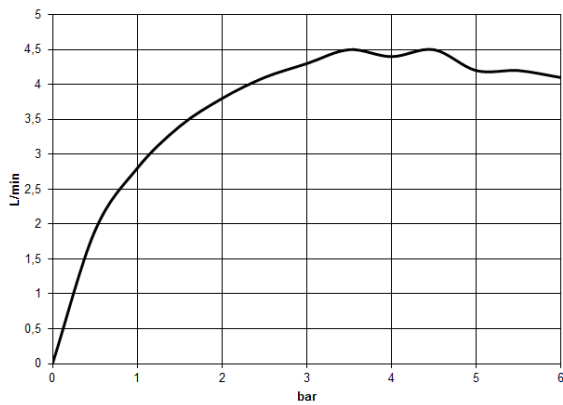

CL.1 Wall-mounted basin spout without pop-up waste - Champagne (22kt Gold)

CL.1

13 800 705

- 200mm projection
- fixed spout
- rectangular spray pattern with 40 individual jets
- hole diameter 37 mm
- lead-free
- 1/2" connection
- plug-link mounting
- max. flow 4.5 l/min
- This product can help a building meet the requirements of Green Building Rating Systems, e.g. LEED®, BREEAM®, DGNB

mm [inches]

Flow rate chart

Certificates

IAPMO_N-4976. IAPMO_8834 (1). IAPMO_6397.

13 800 705

Parts for other finishes can be found here: [Chrome](#)

Spare parts list

No.	Item Number	Name	Quantity used	Delivery time
1	09 24 03 081 10 90	extension	1	2
2	90 24 03 108 01 90	nipple set	1	2
3	09 30 30 113 20 90	screw	3	2
4	09 14 10 001 90	seal	3	2
5	90 31 11 004 00 90	pin	1	2
6	90 11 02 297 00 90	aerator	1	2