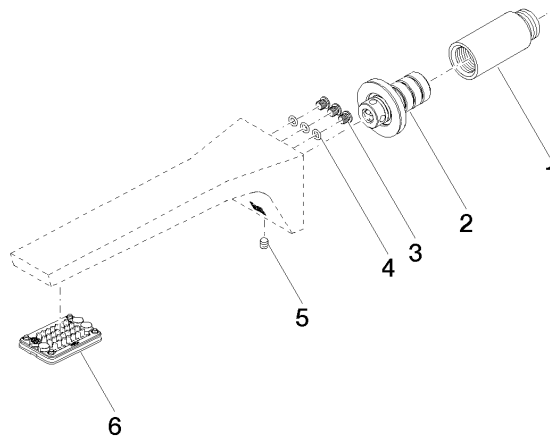

mm [inches]

Flow rate chart

Certificates

IAPMO_N-4976. IAPMO_8834 (1). IAPMO_6397.

13 800 705

Parts for other finishes can be found here: [Chrome](#)

Spare parts list

No.	Item Number	Name	Quantity used	Delivery time
1	09 24 03 081 10 90	extension	1	2
2	90 24 03 108 01 90	nipple set	1	2
3	09 30 30 113 20 90	screw	3	2
4	09 14 10 001 90	seal	3	2
5	90 31 11 004 00 90	pin	1	2
6	90 11 02 297 00 90	aerator	1	2