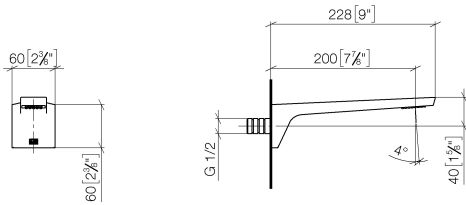

CL.1 Wall-mounted basin spout without pop-up waste - Champagne (22kt Gold)

CL.1

13 800 705

- 200mm projection
- fixed spout
- rectangular spray pattern with 40 individual jets
- hole diameter 37 mm
- lead-free
- 1/2" connection
- plug-link mounting
- max. flow 4.5 l/min
- This product can help a building meet the requirements of Green Building Rating Systems, e.g. LEED®, BREEAM®, DGNB

mm [inches]

Flow rate chart

Certificates

IAPMO_N-4976. IAPMO_8834 (1). IAPMO_6397.

13 800 705

Parts for other finishes can be found here: [Chrome](#)

Spare parts list

No.	Item Number	Name	Quantity used	Delivery time
1	09 24 03 081 10 90	extension	1	2
2	90 24 03 108 01 90	nipple set	1	2
3	09 30 30 113 20 90	screw	3	2
4	09 14 10 001 90	seal	3	2
5	90 31 11 004 00 90	pin	1	2
6	90 11 02 297 00 90	aerator	1	2